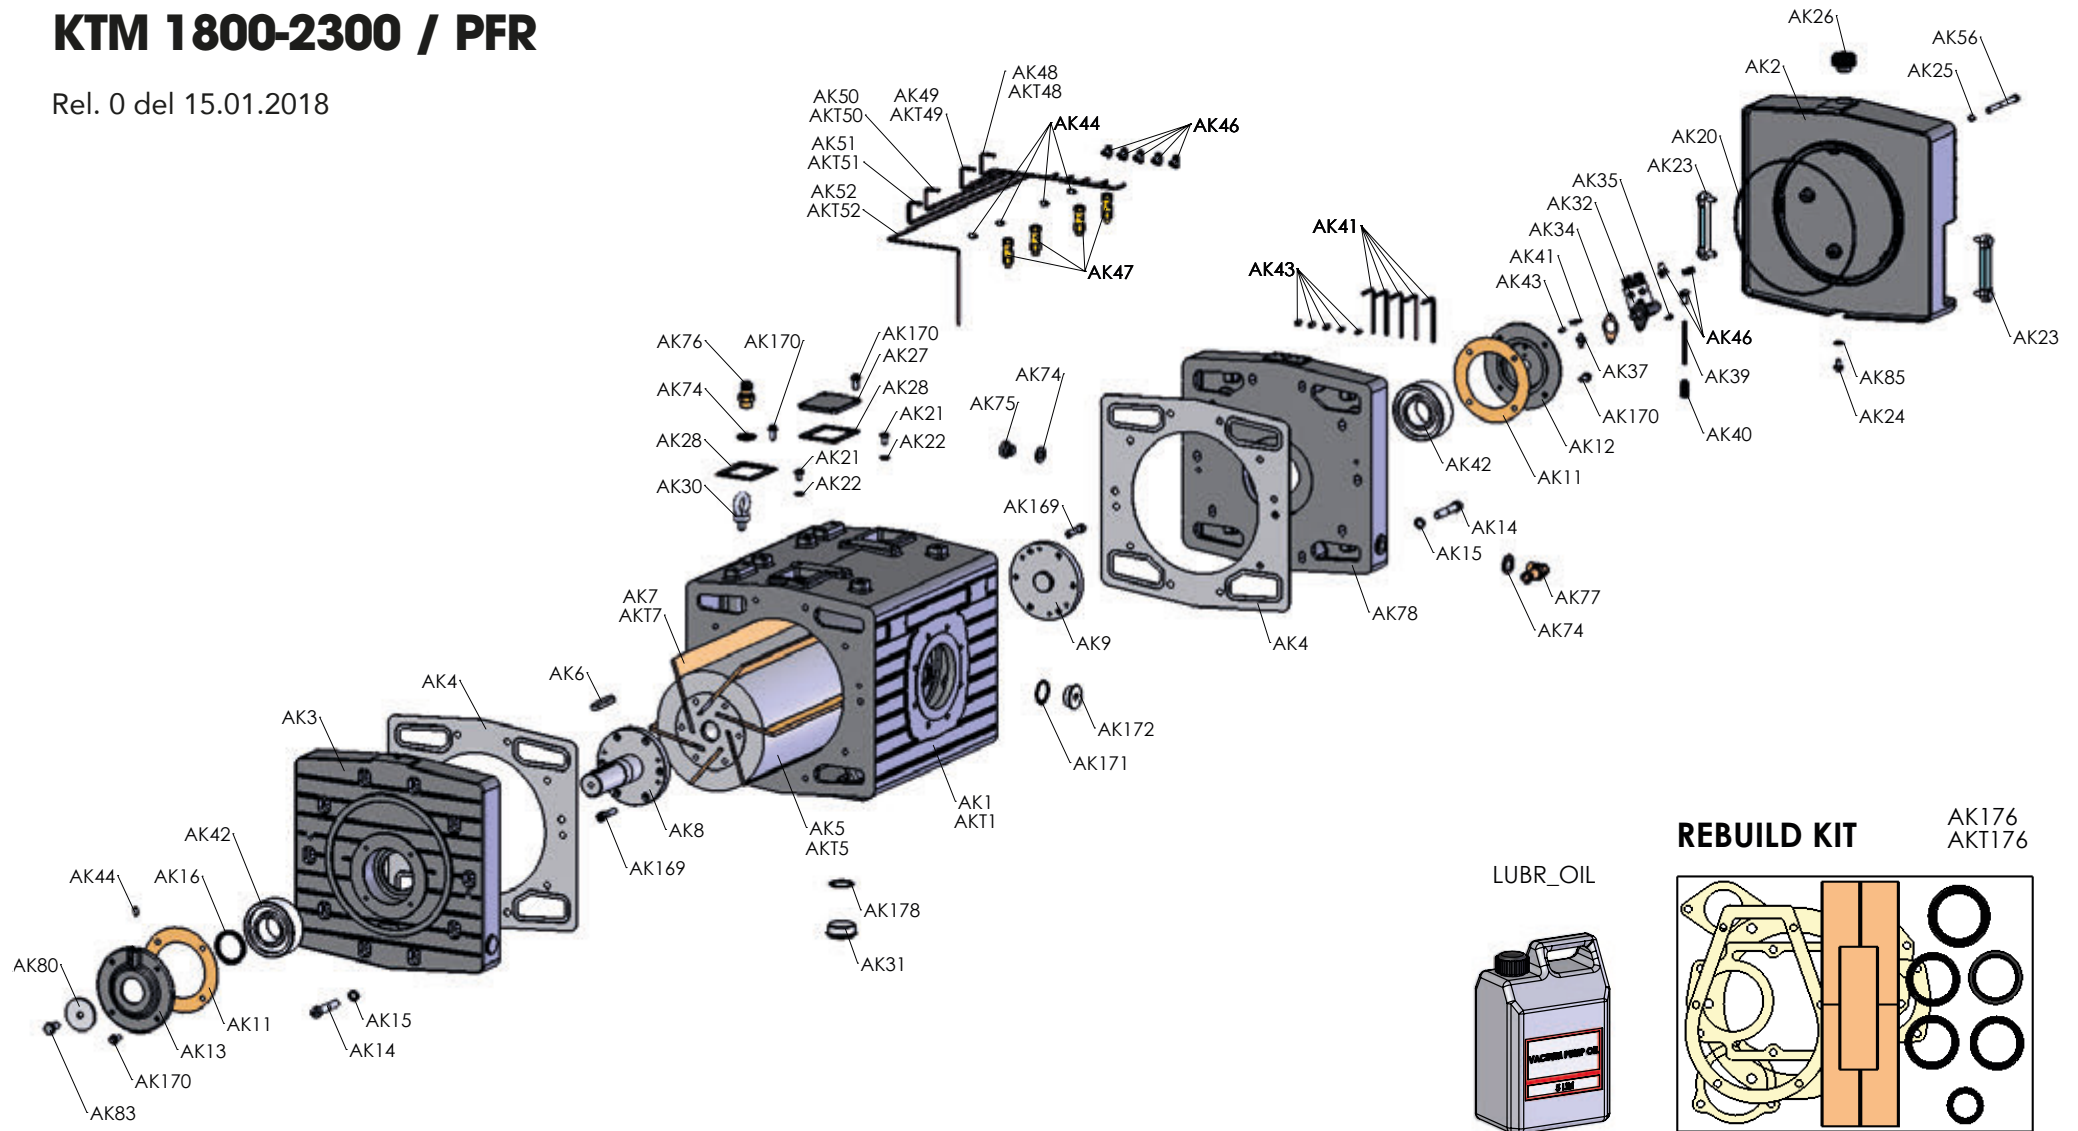

KTM 1800-2300 / PFR

Rel. 0 del 15.01.2018

LUBR_OIL

REBUILD KIT

AK176
AKT176