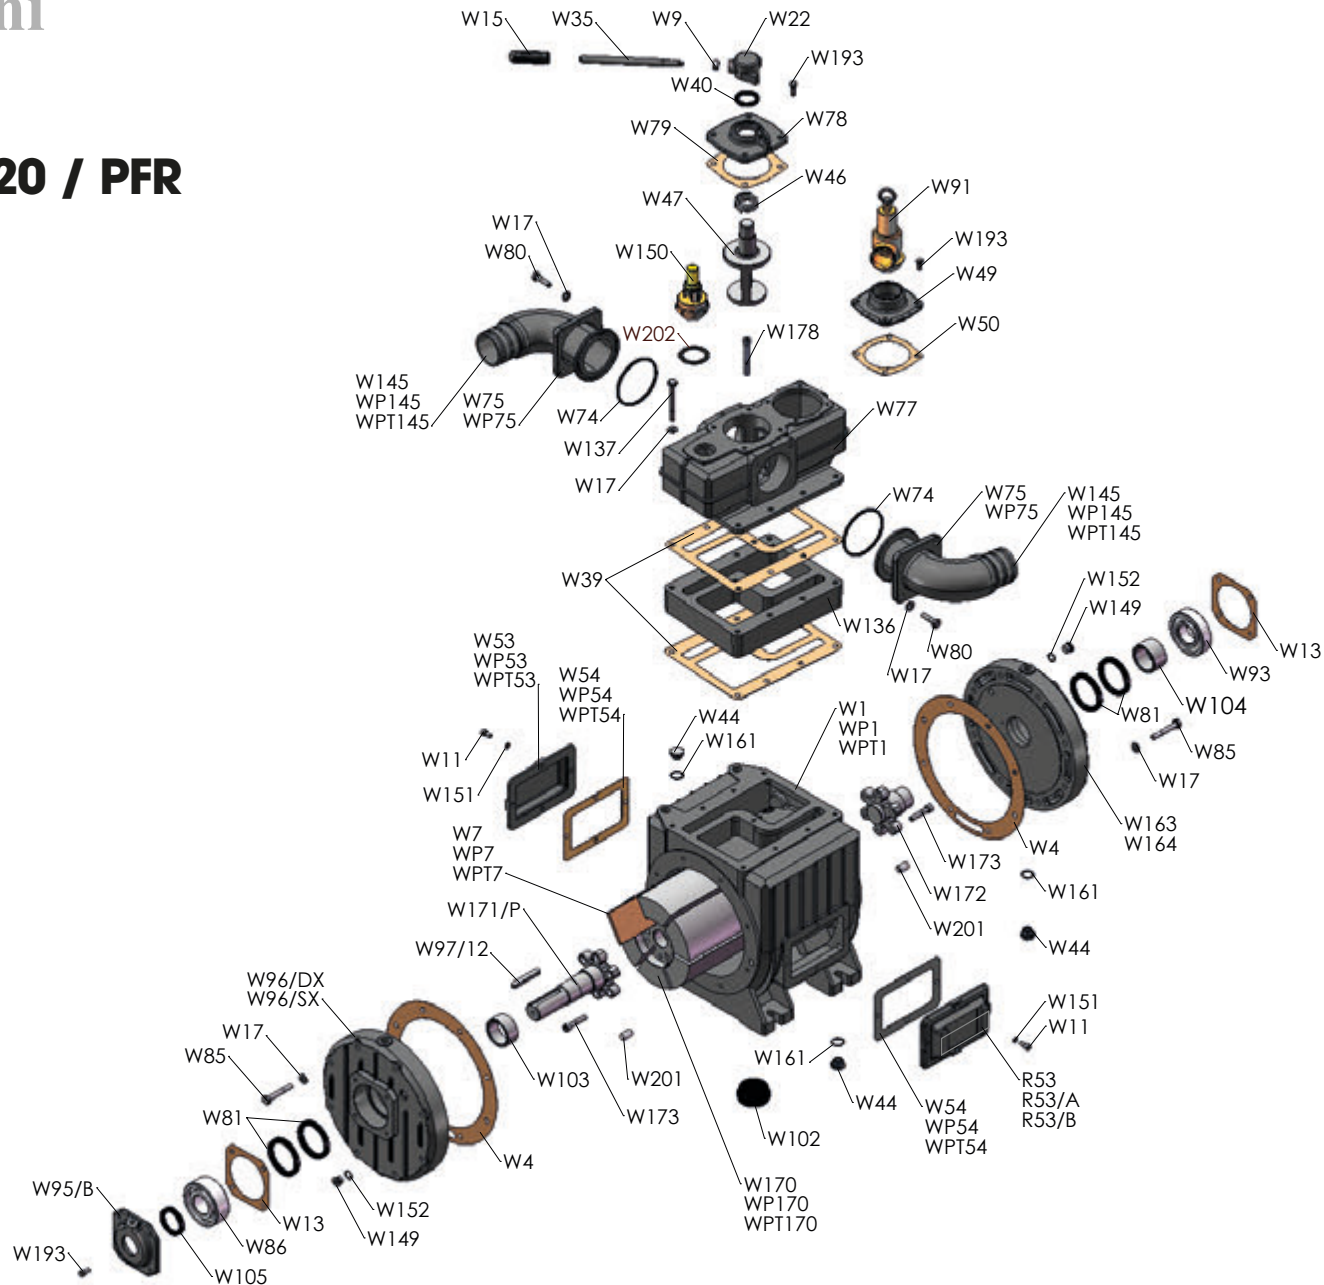

Battioni®
Pagani

WPT

WPT 480-600-720 / PFR

Rel. 0 del 15.01.2018

REBUILD KIT
W200/SP
WP200/SP
WPT200/SP
W200/SP/FR
WP200/SP/FR
WPT200/SP/FR